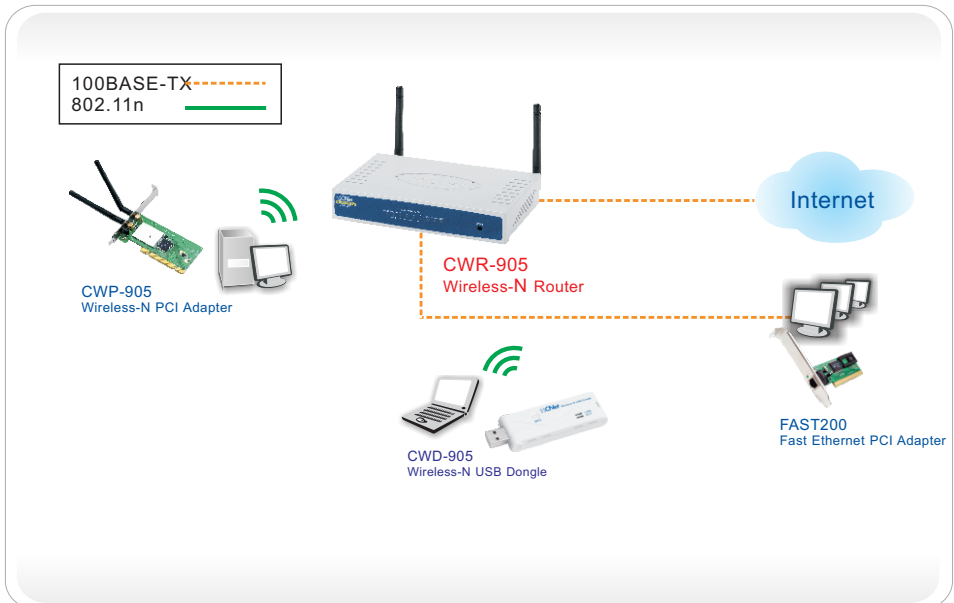

Model No.: **CWR-905**

- ✔ **Support up to 10 multiple languages**
- ✔ **One touch encryption enables easy security setup (WPS)**
- ✔ **Supports data throughput rate up to 300mbps**

Wireless-N Router

The CNet Wireless-N Router is specially designed for business traveling and SOHO purposes. Its small size form-factor lets you carry a wireless network wherever you go.

The device works under unlicensed 2.4GHz radio band complying with IEEE 802.11n Draft 2.0, 802.11g, 802.11b, 802.3 and 802.3u standards. This is the device easy-to-carry and handy-for-use in conference rooms, hotels, hot-spots, offices.

Model No.:	CWR-905
------------	----------------

Wireless-N Router

Features

- Supports one stable mechanism with up to 20K session number.
- Supports QoS features to assign guaranteed bandwidth and high priority to the time sensitive applications such as internet games, IPTV and Skype.
- Advanced network and security features like: Port Filtering, IP Filtering, MAC Filtering, URL Filtering and DMZ.
- Supports one touch encryption method to simplify the security operation.
- Complies with IEEE 802.11n Draft 2.0 and IEEE802.11g/b standards
- Supports downstream data rate up to 300Mbps and upstream data rate up to 150Mbps
- Advanced WPA (Wi-Fi Protected Access) encryption, 64/128-bit WEP and AES/TKIP provide maximum wireless security
- Supports Router / AP / WiFi ISP operating modes