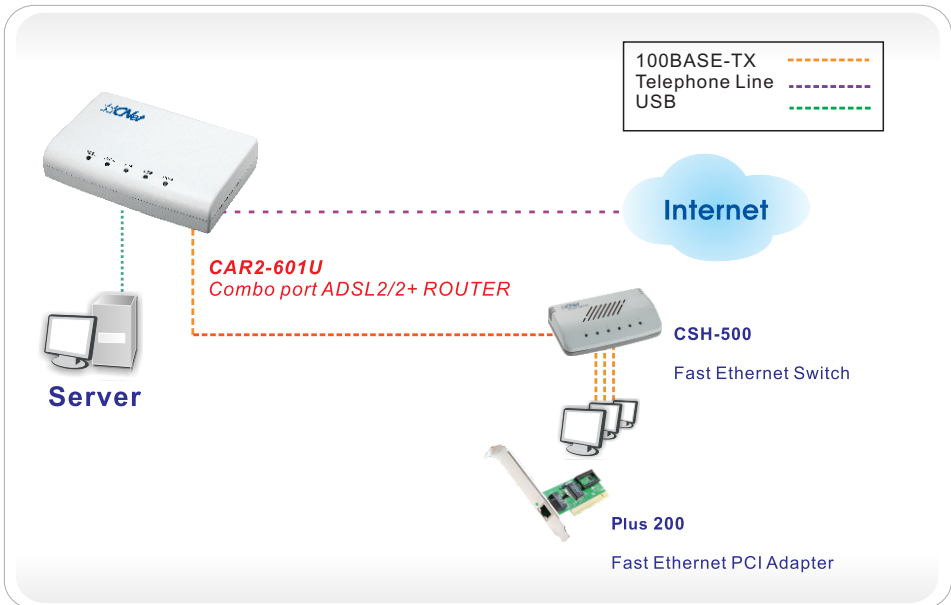

Model No.: CAR2-601U

- ✔ Enable end-to-end ATM support, which allows traffic management and QoS.
- ✔ Easy-to-Use Setup Wizard
- ✔ Support Broadband Forum TR-069 for remote management.

Combo Port ADSL2/2+ Router

The CAR2-601U is an ADSL2/2+ compact and high performance combo router providing one 10/100 Ethernet Interface and one USB interface, offering ADSL connectivity at speeds of up to 24 Mbps. It also has full routing capabilities to segment/router IP protocol and Support advanced security functions.

Model No.:	CAR2-601U
-------------------	------------------

Combo Port ADSL2/2+ Router

Features

- Full rate operation with up to 24Mbps downstream and 1Mbps upstream data rate enables High-speed Internet access
- Provide ALGs (Application Level Gateway) to support most major applications, like MSN, ICQ, LDAP, PPTP, FTP
- Support UPnP
- Support auto negotiating rate adaptation