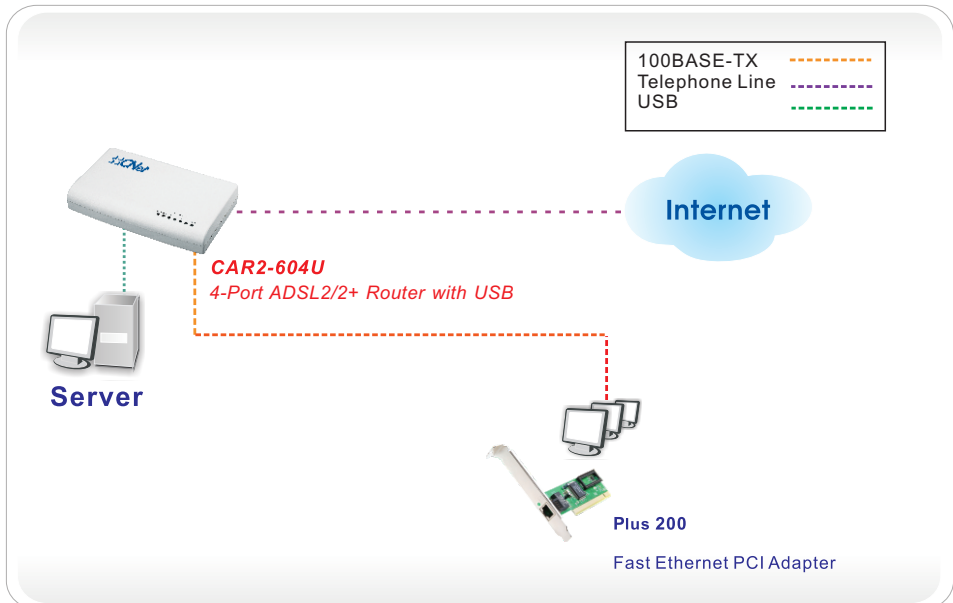

Model No.: CAR2-604U

-  Enable end-to-end ATM support, which allows traffic management and QoS.
-  Easy-to-Use Setup Wizard
-  Support Broadband Forum TR-069 for remote management.

4-Port ADSL2/2+ Router with USB

CNet's CAR2-604U supports the new, high data rate ADSL2 and ADSL2+ standards. The product combines the functions of a full-featured router, a ADSL 2+ Full Rate Modem, 4 10/100 Base-TX switch ports and one USB interface. CAR2-604U ADSL2/2+ Router is especially designed for your home and office environment.

Model No.:	CAR2-604U
-------------------	------------------

4-Port ADSL2/2+ Router with USB

Features

- Full rate operation with up to 24Mbps downstream and 1Mbps upstream data rate enables High-speed Internet access
- Provide ALGs (Application Level Gateway) to support most major applications, like MSN, ICQ, LDAP, PPTP, FTP
- Support UPnP
- Support auto negotiating rate adaptation
- Support auto MDI/MDI-X function for each LAN port